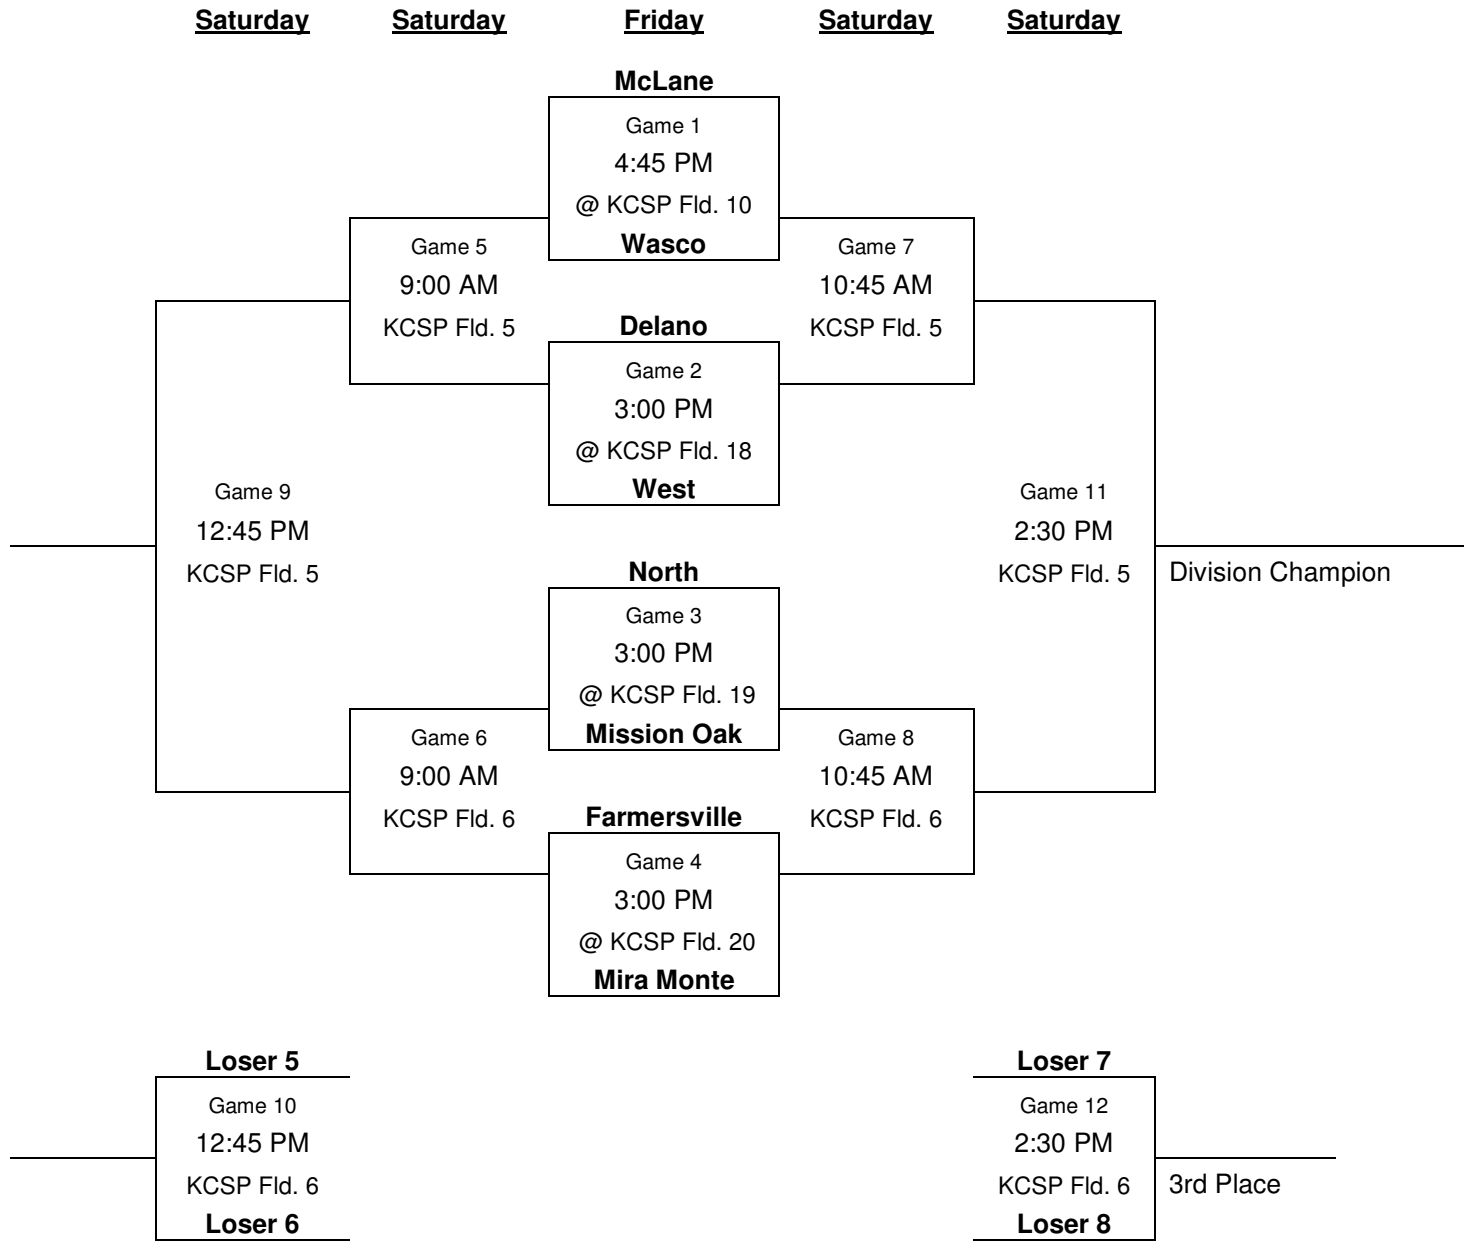

Girls Gold B

40 minute halves/10 minute halftime/2x10 minute golden-goal OT/PKs.

Top of bracket wears white jerseys or by mutual agreement.

Trophies: 1st, 2nd & 3rd/Individual Awards: 1st